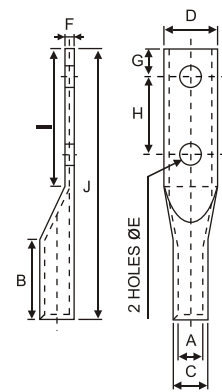

Aluminium Cable Lugs Two Hole & In Line Connector

Aluminium 2 Hole Cable Lugs Type ALS2H & In Line Connector Type ALSIXL

ALUMINIUM CABLE LUGS LONG PLAM DOUBLE STUD

CABLE SIZE mm ²	DIMENSIONS mm.										PART No.
	A	C	D	F	E	B	G	H	I	J	
25	7.0	9.7	13.7	2.7	8.2	21	11	20.0	-	70	ALS2H - 25
35	8.0	10.8	15.4	2.8	8.2	21	11	20.0	-	70	ALS2H - 35
50	9.3	13.0	20.0	3.5	10.3	30	13	40.0	65	115	ALS2H - 50
70	11.6	16.0	24.0	5.3	10.3	30	13	40.0	65	115	ALS2H - 70
95	12.9	17.1	30.0	3.9	10.3	30	13	40.0	65	115	ALS2H - 95
120	15.0	19.6	30.0	6.0	13.0	50	20	40.0	81	145	ALS2H - 120
150	16.5	21.5	31.5	5.3	13.0	50	20	40.0	90	156	ALS2H - 150
185	18.5	24.0	50.0	9.0	13.0	50	20	40.0	90	156	ALS2H - 185
240	21.0	27.0	50.0	7.5	13.0	50	20	40.0	90	156	ALS2H - 240
300	25.0	32.0	45.0	6.8	13.0	50	20	40.0	90	156	ALS2H - 300

Material : Aluminium
Finish : Natural

ALUMINIUM IN LINE CONNECTORS

for crimping to aluminium conductor for XLPE cable

CABLE SIZE mm ²	DIMENSIONS mm.			PART No.
	A	C	J	
16	5.7	10.2	60	ALSIXL - 16
25	6.9	12.2	70	ALSIXL - 25
35	8.1	14.2	85	ALSIXL - 35
50	9.4	16.2	85	ALSIXL - 50
70	11.3	18.7	105	ALSIXL - 70
95	13.3	22.2	105	ALSIXL - 95
120	14.8	23.2	110	ALSIXL - 120
150	16.4	25.2	125	ALSIXL - 150
185	18.4	28.7	125	ALSIXL - 185
240	21.1	32.2	145	ALSIXL - 240
300	23.4	34.2	145	ALSIXL - 300
400	26.1	38.7	210	ALSIXL - 400
500	29.1	44.2	210	ALSIXL - 500
630	34.1	50.2	240	ALSIXL - 630