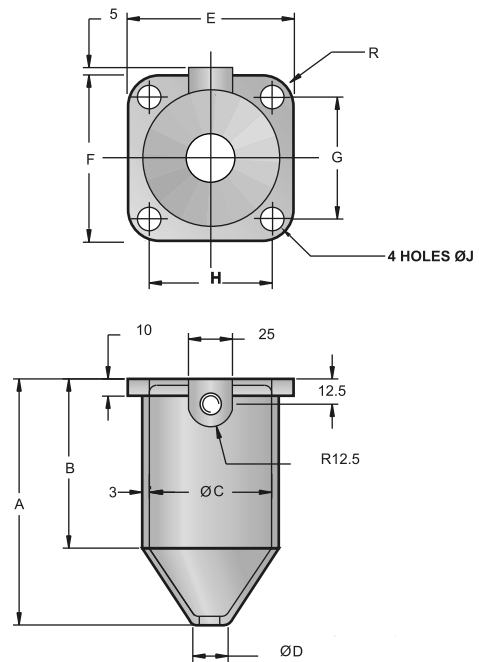

Brass Wiping Cable Gland

for medium voltage power cables

Gland Size X & Y

Gland Size Z

| Gland Size | X | Y | Z |
|-------------------------------------|----------|----------|----------|
| Part Number | AWX | AWY | AWZ |
| Dia over metal sheath of cable (mm) | 12 to 51 | 25 to 78 | 25 to 94 |
| A | 137 | 155 | 195 |
| B | 90 | 95 | 140 |
| ϕC | 60 | 89 | 108 |
| ϕD | 19 | 32 | 32 |
| E | 90 | 114 | 190 |
| F | 90 | 123 | 100 |
| G | 66 | 95 | - |
| H | 66 | 86 | - |
| ϕJ | 12 | 14 | 14 |
| R | 12 | 14 | - |

Dimension in mm