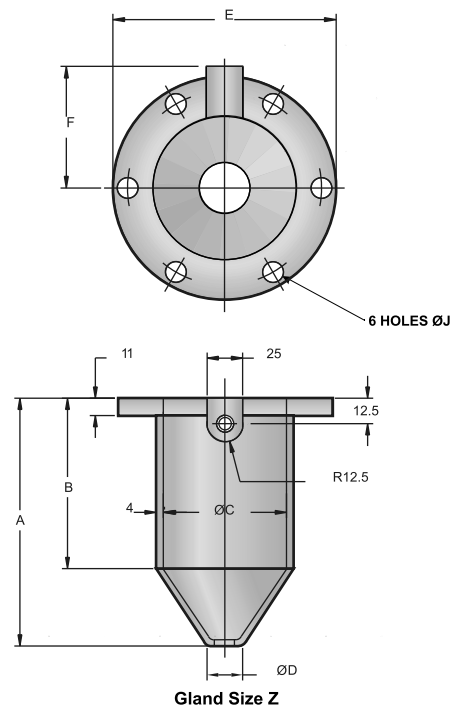

Brass Wiping Cable Gland

for medium voltage power cables

Gland Size X & Y

Gland Size Z

| Gland Size | X | Y | Z |
|-------------------------------------|----------|----------|----------|
| Part Number | AWX | AWY | AWZ |
| Dia over metal sheath of cable (mm) | 12 to 51 | 25 to 78 | 25 to 94 |
| A | 137 | 155 | 195 |
| B | 90 | 95 | 140 |
| ϕC | 60 | 89 | 108 |
| ϕD | 19 | 32 | 32 |
| E | 90 | 114 | 190 |
| F | 90 | 123 | 100 |
| G | 66 | 95 | - |
| H | 66 | 86 | - |
| ϕJ | 12 | 14 | 14 |
| R | 12 | 14 | - |

Dimension in mm